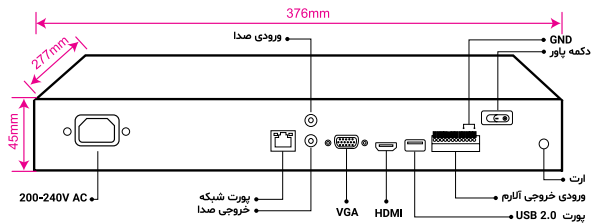

CPU & Capabilities	
CPU	Dual-Core ARM Cortex-A7@1300 MHz
IP Channel Input	8CH x 4K@30fps
Video & Audio	
HDMI Output	1CH x 4K (3840 x 2160)
VGA Output	1CH x Full HD (1920 x 1080)
Audio Input/ Output	1CH Input, 1CH Output
Recording	
Video Compression	H.264+(Ultra H.264), H.265+ (Ultra H.265) Smart Event Codec
Audio Compression	G.711A, G.711U
Video Resolution	12MP, 8MP, 5MP, 4MP, 3MP, 1080P, 720P, VGA, 4CIF, DCIF, 2CIF, CIF, QCIF
Input Bandwidth	80 Mbps
Record Mode	Manual, Schedule, Alarm, Event, Smart Event
Pre & Post Record	Pre 1~30 sec, Post 10~300 sec
Playback & Backup	
Sync Playback	8CH Sync Playback(Up to 4K@30fps)
Search Mode	Time & Date, Motion, Alarm Input, All Smart Function
Playback Mode	Normal, Time Division, Label, Event, Picture Playback, Smart Playback, ANR Support
Backup Mode	USB Device, Network, Internal Sata Burner
Network & Monitoring	
Protocols	HTTPs, HTTP, TCP/IP V4-V6, ICMP, RTSP, UDP, NTP, DHCP, DDNS, FTP, SNMP-V1-V2-V3, UPNP, P2P, NAT, Multi Cast
Compatibility	Onvif Ver2.6, Profile S, G, T, CGI, SDK, API
Output Bandwidth	80 Mbps
User	32 Users
Streaming Method	Unicast, Multicast
Web Viewer	IE, Edge, Firefox, Chrome
Windows Software	Unlimited KDT CMS /VMS 128CH Per Monitor
Smart Device	IOS, Android Phone & Tablet

Hard Disk	
HDD	2 Sata HDD
Capacity	Up To 14 TB For Each HDD
Raid Support	Mirror
Group HDD	Yes
External Interface	
Network	1 x RJ45(10/100/1000Mbps)+LED Indicator
Wifi / 4G Dongle	Supported
Interface	Front Panel: 1 x USB 2.0 / Rear Panel: 1 x USB 2.0
eSATA	N/A
Alarm In / Alarm Out	8 / 1
Controller	N/A
Smart Function	
Intelligent Function	20 Smart Function Line Crossing, Area Intrusion, Face Detection, Audio Exception Detection, Unattended Objects, Object Missing, Region Entrance, Region Exiting, Fast Moving, Loitering Detection, People Gathering Detection, Parking Detection, Blurred Detection, Scene Change Detection, People Counting, Video Shelter, Motion Detection, Human Detection, Car Shape Detection
General	
Power Supply	200~240V AC, 50~60Hz
Power Consumption	≤10 W Without Hard Disk
Working Environment	-20°C ~ +65°C / 10% ~ 90% RH (Non condensing)
Rackmount	Yes 1 Unit
Dimension (WxDxH)	376*277*45 mm
Weight	2.1 Kg Without HDD
Guarantee	
Product Guarantee	3 Years Platinum Guarantee
MTBF	100K hrs min. MIL-HDBK-217F (25°)